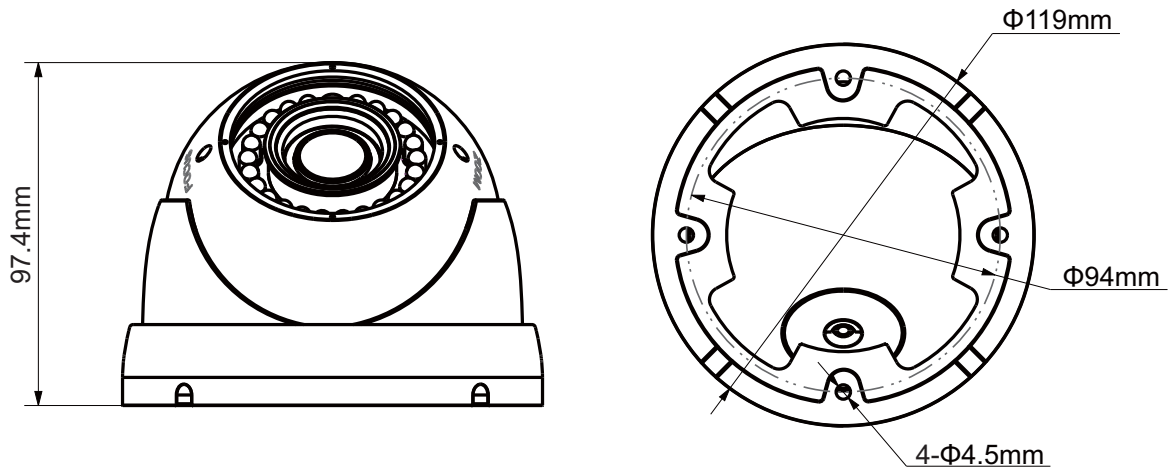

DH-HAC-HDW1200R-VF

Dimensions (mm)